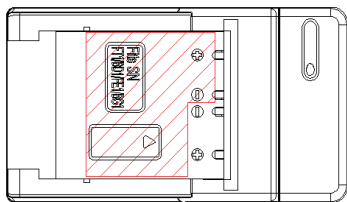

Battery Location Instructions

I. For NP-BG1/FG1 rechargeable batteries, please put the battery into the GREEN shadow area to recharge(showed as below)

II. For NP-FE1 rechargeable battery, please put the battery into the RED shadow area to recharge(showed as below)

III. For NP-F1/BD1/FD1/FR1 rechargeable batteries, please put the battery into the BLUE shadow area to recharge(showed as below)