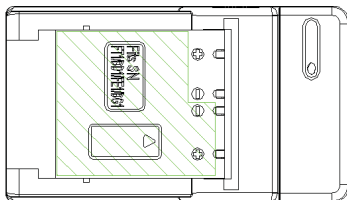

Battery Location Instructions

I. For NP-BG1/FG1 rechargeable batteries, please put the battery into the GREEN shadow area to recharge(showed as below)

II. For NP-FE1 rechargeable battery, please put the battery into the RED shadow area to recharge(showed as below)

III. For NP-F1/BD1/FD1/FR1 rechargeable batteries, please put the battery into the BLUE shadow area to recharge(showed as below)